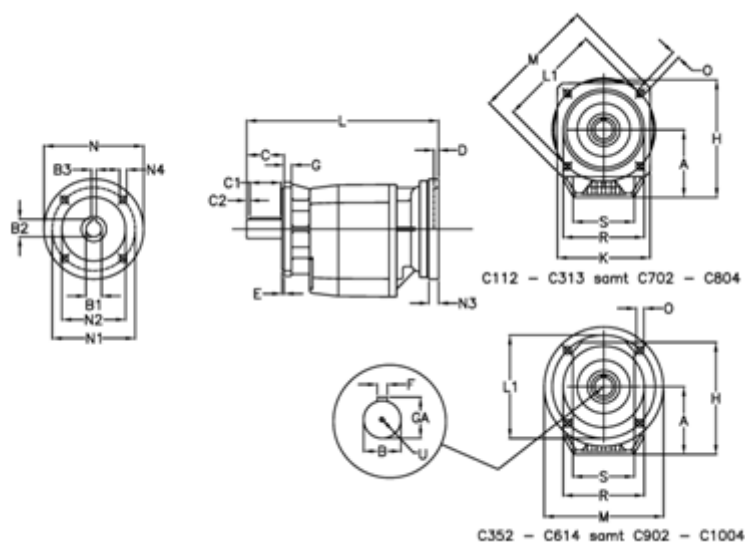

Article number: 406007115802420
 Description: Helical gearbox
 C704F-1158-P63B5

Measures

A = 208.0	D = 4.0	L1 = 300	R = 262
B = 60	E = 5	M = 350	S = 250
B1 = 11	F = 18	N = 140	U = M20x42
B2 = 12.8	G = 17	N1 = 115	
B3 = 4	GA = 64.0	N2 = 95	
C = 120	H = 358.0	N3 = 0	
C1 = 90	K = 300	N4 = M8x19	
C2 = 15	L = 504.5	O = 18.0	